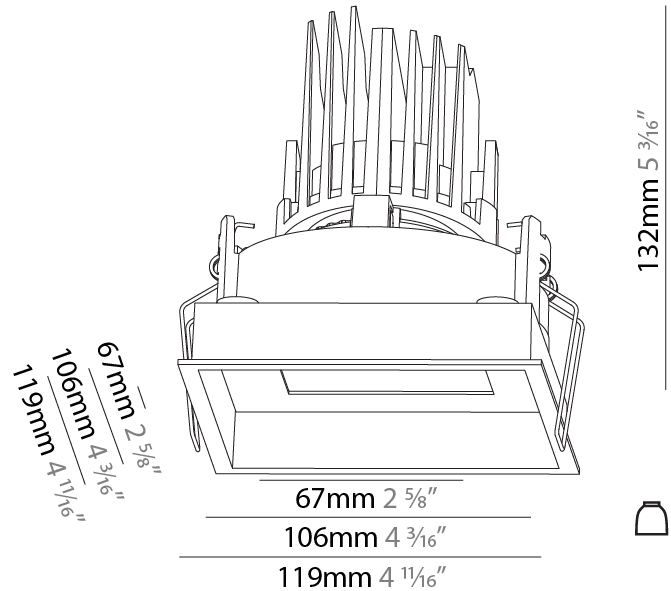

PHYSICAL

Shape: Square
Length (mm): 119
Length (in): 4 11/16
Width (mm): 119
Width (in): 4 11/16
Depth (mm): 132
Depth (in): 5 3/16
Ceiling Thickness (mm): 10 / 12.5 / 15
Ceiling Thickness (in): 3/8 or 1/2 or 9/16
Min. Recessing Depth (mm): 150
Min. Recessing Depth (in): 5 7/8
Light Distribution: Adjustable / Downlight
Weight (kg): 0.607
Weight (lbs): 1.34
Fixture Finish: SSR / BKV / CWI / CRY / HAB / UFT / ITA / RUA / FTG / MYG / LOD / PUS / FRO / FUP / KIA / POP / BLS / SPG / MEY / GOH / GUM / CHC / COM / ABZ / JAG / OBR / MOS / ROR
Fixture Material: Aluminum Die Cast
Cut-out Measurements: 114mm / 4 1/2" x 114mm / 4 1/2"

ELECTRICAL

Lamp Type: LED (Zhaga Standard)
Input Wattage (W): 16.5
Total Output Wattage (W): 14
Dimming: Tri-Mode (Non-Dimming and Phase Dimming (120Vac only) and 0-10V Dimming)
Driver Included: No
Driver Location: Recessed Housing
Driver Type: Constant Current - Universal
Driver Class: Class 2
Input Voltage (V): 120 - 277
Constant Current (MA): 500

LED

Number of LEDs: 1
Color Temperature (°K): 2700 / 3000 / 3500 / 4000
Max. Delivered Lumen (lm): 940 / 980 / 1029 / 1050
Nominal Lumen (lm): 1386 / 1438 / 1511 / 1542
CRI: >90 CRI

OPTICAL

Reflector: 20 / 40 / 60
Adjustability: Rotational 355°; Tilt 30°

RATINGS AND CERTIFICATIONS

Certified By: Certified for North American Standards
IP rating: IP20