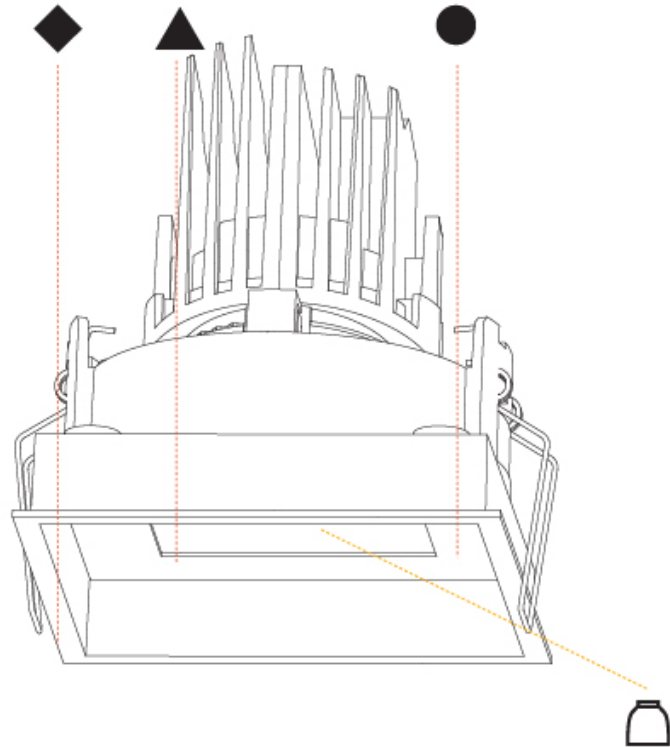

BIONIQ SQUARE ADJUSTABLE COMFORT RECESSED

A35362-

For Color / Finish Chart & Symbology see Appendix or product page downloadable area.

	27K	35K	30K	40K	°K
Color Temperature	2700K	3500K	3000K	4000K	
Reflector	20	40	60		
	20°	40°	60°		

ORDER-EXAMPLE: **◆ ▲ ● °K**
L3XXXX- 02 02 02 30K 20
Black Black Black 3000K 20°